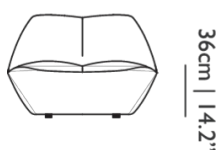

Detailing

Connect the chairs in a line, u-shape, circle, etc. Endless combinations for a chair that adapts to your space effortlessly.

Colours

CAT IV

Divina 3, 623

Kiss Lounge Chair

Dimensions

106cm | 41.7"

Product

WIDTH 106cm | 41.7"

HEIGHT 74cm | 29.1"

DEPTH 85cm | 33.5"

WEIGHT NETTO 20kg | 44.09lbs

Packaging

WIDTH 101cm | 39.8"

HEIGHT 83cm | 32.7"

CUBAGE 1.01m³ | 35.82ft³

LENGTH 121cm | 47.6"

WEIGHT 32.5kg | 71.65lbs

Technical

MATERIAL

Wooden frame, foam

SEAT DEPTH

58cm | 22.8"

SEAT HEIGHT

39cm | 15.4"

SEAT WIDTH

106cm | 41.7"

WEIGHT CAPACITY

120kg | 264.55lbs

SEAT DEPTH 2

49cm | 19.3"